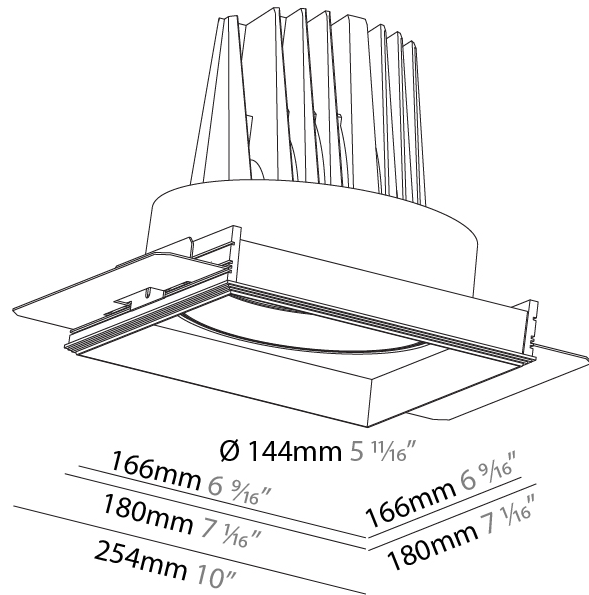

ELECTRICAL

Lamp Type: LED (Zhaga Standard)
Input Wattage (W): 23.1
Total Output Wattage (W): 21.2
Dimming: Tri-Mode (Non-Dimming and Phase Dimming (120Vac only) and 0-10V Dimming)
Driver Included: No
Driver Location: Recessed Housing
Driver Type: Constant Current - Universal
Driver Class: Class 2
Housing: See components
Input Voltage (V): 120 - 277
Constant Current (MA): 700

LED

Number of LEDs: 1
Color Temperature (°K): 2700 / 3000 / 3500 / 4000
Max. Delivered Lumen (lm): 1440 / 1490 / 1568 / 1600
CRI: >90 CRI
Lamp Life (hrs): 50000
Upon Request: Special Color Temperature RGB-W Tunable White Special LED

OPTICAL

Reflector: 8
Adjustability: Rotational 355°; Tilt 30°
Upon Request: Special Beam Angles

RATINGS AND CERTIFICATIONS

Zaneen Group Inc. © 2024, T 1800-388-3382, F 416-247-9319, www.zaneen.com
Certified By: Certified for North American Standards
Available for 'custom' specifications by adding 'W' at the end of the existing Model #. For assistance on 'custom' specifications, contact zteam@zaneen.com.
In order to supply the best product, we reserve the right to change specifications or materials without notice. The most recent specification sheets are found at zaneen.com