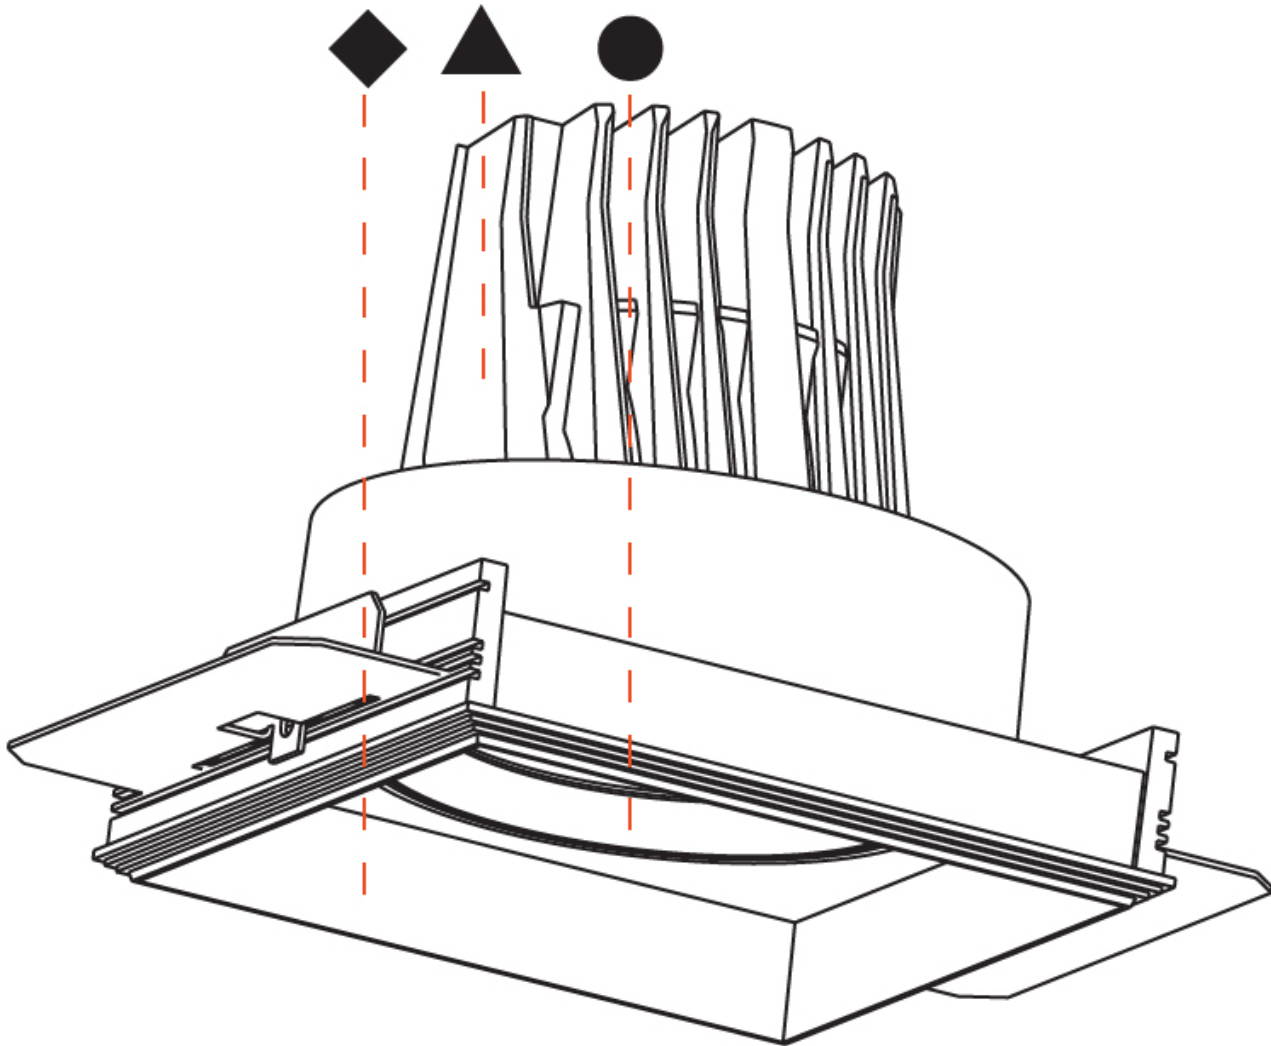

MECHANIQ SQUARE COMFORT SINGLE TRIMLESS

A35013-

PROJECT _____

TYPE _____

SPECIFIER _____

QUANTITY _____

DATE _____

A