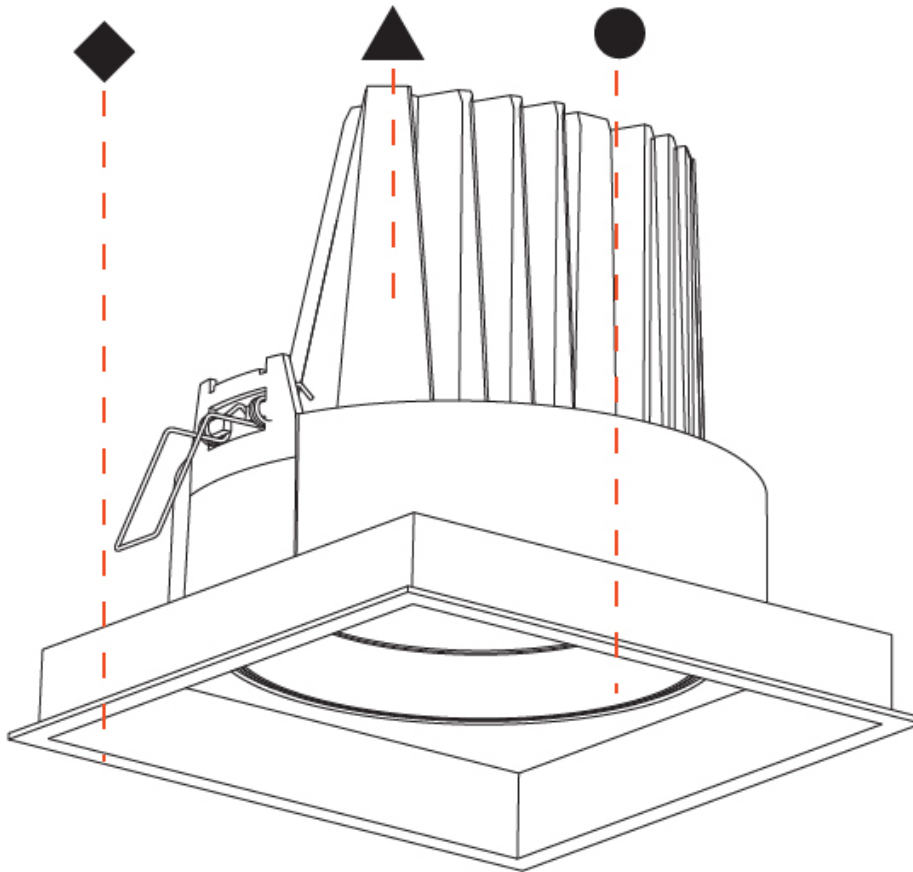

MECHANIQ SQUARE COMFORT SINGLE RECESSED

A35085-

PROJECT	_____
TYPE	_____
SPECIFIER	_____
QUANTITY	_____
DATE	_____