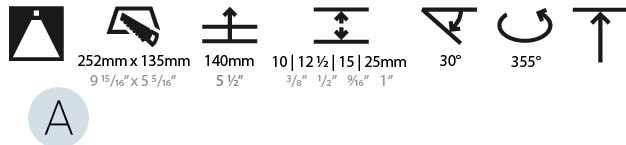

RATINGS AND CERTIFICATIONS

Zaneen Group Inc. © 2024, T 1800-388-3382, F 416-247-9319, www.zaneen.com
Certified By: Certified for North American Standards
Available for International specifications by adding "INT" at the end of the existing Model #. For assistance on 'custom' specifications, contact zteam@zaneen.com.
IP Rating: IP44
If a conflict occurs to supply the best product, we reserve the right to change specifications or materials without notice. The most recent specification sheets are found at zaneen.com