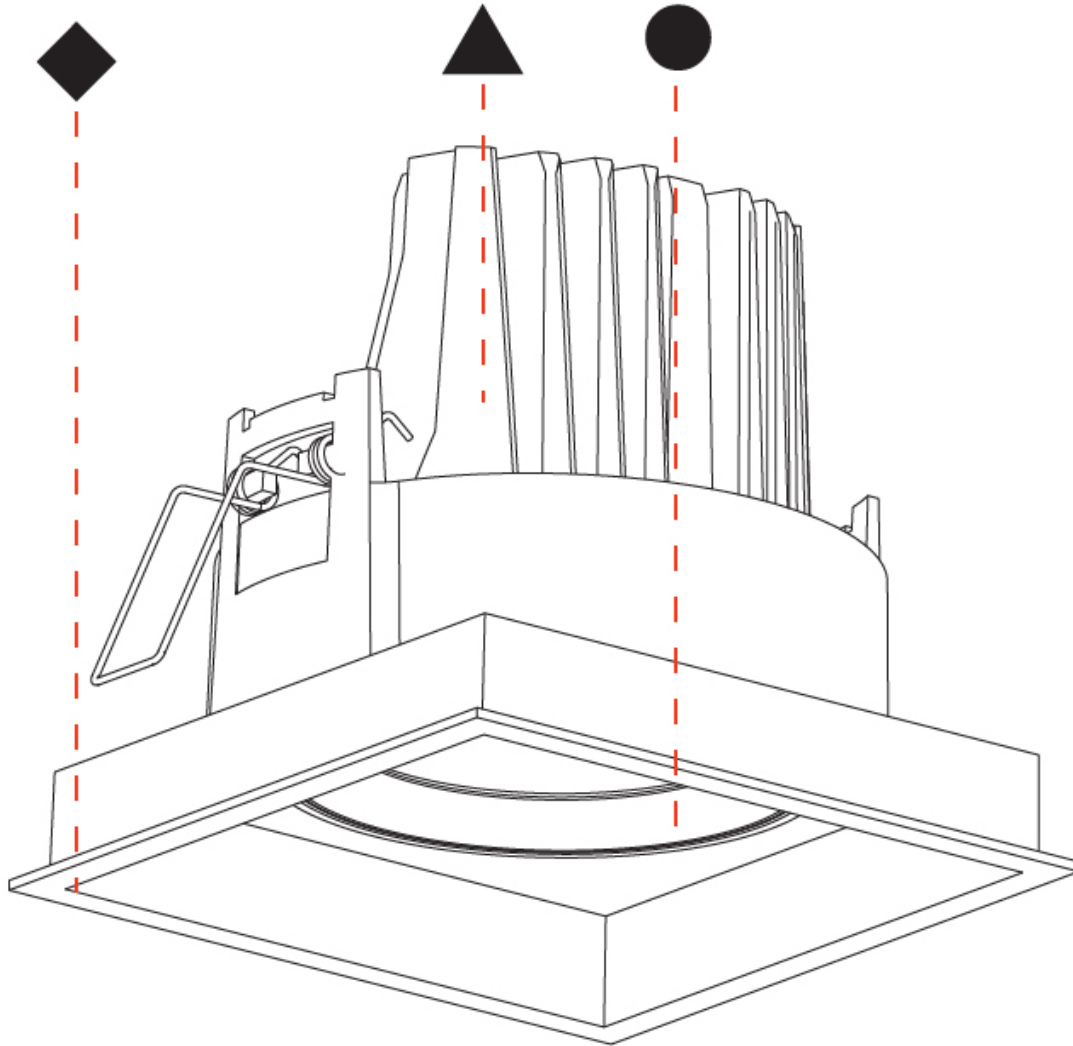

MECHANIQ SQUARE COMFORT SINGLE RECESSED

A35079-

PROJECT	_____
TYPE	_____
SPECIFIER	_____
QUANTITY	_____
DATE	_____