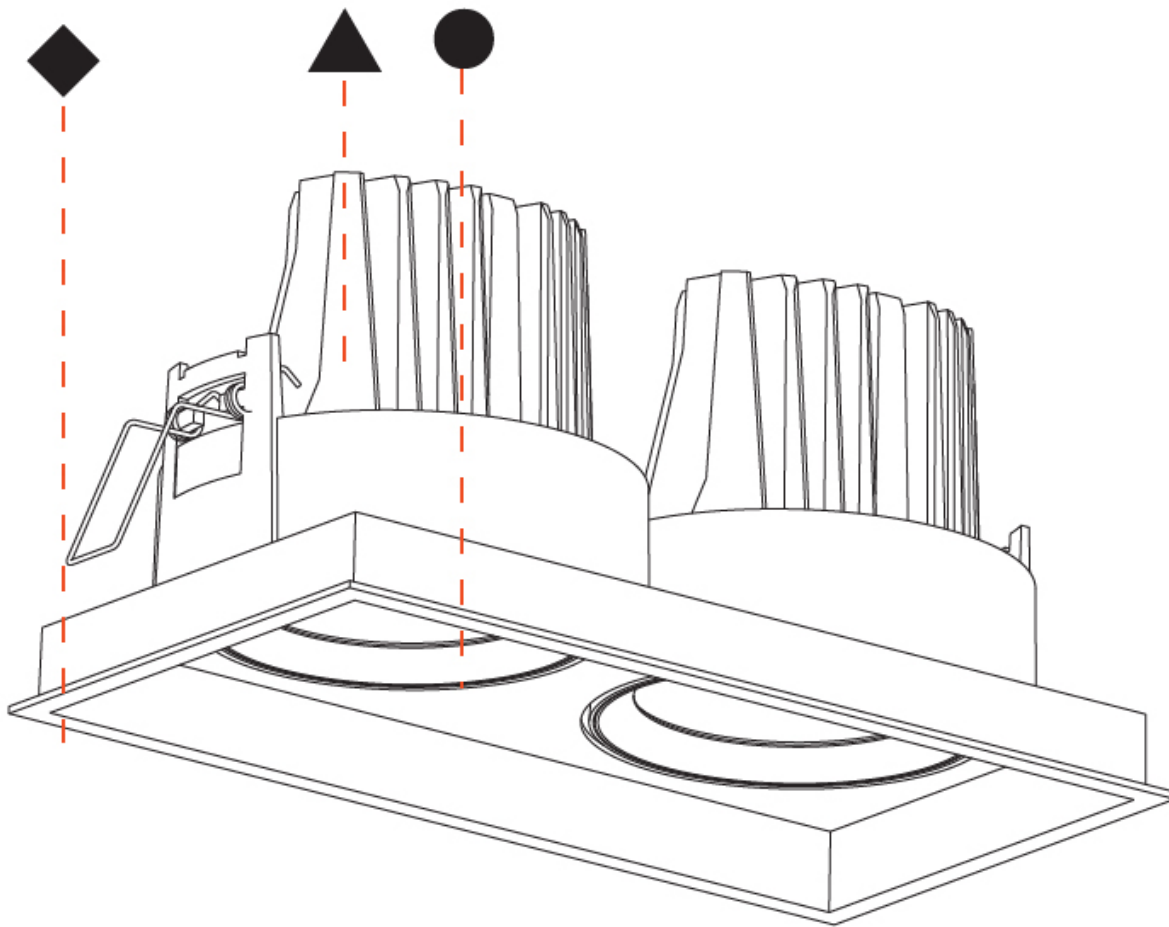

MECHANIQ SQUARE COMFORT DOUBLE RECESSED

A35091-

PROJECT _____

TYPE _____

SPECIFIER _____

QUANTITY _____

DATE _____

A