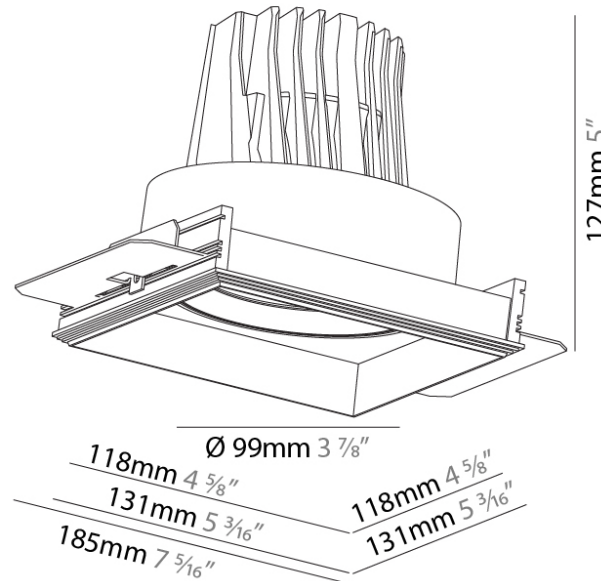

ELECTRICAL

Lamp Type: LED (Zhaga Standard)
Input Wattage (W): 13.2 (2700K) / 16.5
Total Output Wattage (W): 12.1 (2700K) / 14.7
Dimming: Tri-Mode (Non-Dimming and Phase Dimming (120Vac only) and 0-10V Dimming)
Driver Included: No
Driver Location: Recessed Housing
Driver Type: Constant Current - Universal
Driver Class: Class 2
Housing: See components
Input Voltage (V): 120 - 277
Constant Current (MA): 350

LED

Number of LEDs: 1
Color Temperature (°K): 2700 / 3000 / 3500 / 4000
Max. Delivered Lumen (lm): 830 / 930 / 1009 / 1030
CRI: >90 CRI
Lamp Life (hrs): 50000
Upon Request: Special Color Temperature RGB-W Tunable White Special LED

OPTICAL

Reflector: 8
Adjustability: Rotational 355°, Tilt 30°
Upon Request: Special Beam Angles

RATINGS AND CERTIFICATIONS

Available for international specifications by adding 'INT' at the end of the existing Model #. For assistance on 'custom' specifications, contact zteam@zaneen.com. In a constant effort to supply the best product, we reserve the right to change specifications or materials without notice. The most recent specification sheets are found at zaneen.com
IP rating: IP44