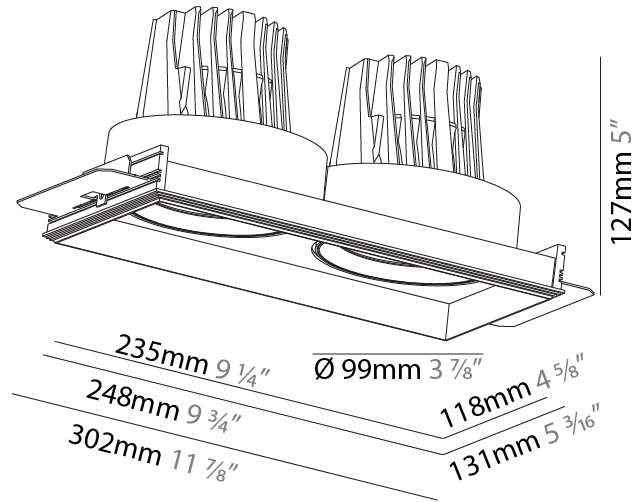

RATINGS AND CERTIFICATIONS

Zaneen Group Inc. © 2024, T 1800-388-3382, F 416-247-9319, www.zaneen.com
Certified By: Certified for North American Standards
Available for International specifications by adding "INT" at the end of the existing Model #. For assistance on 'custom' specifications, contact zteam@zaneen.com.
IP Rating: IP44
If a conflict occurs to supply the best product, we reserve the right to change specifications or materials without notice. The most recent specification sheets are found at zaneen.com