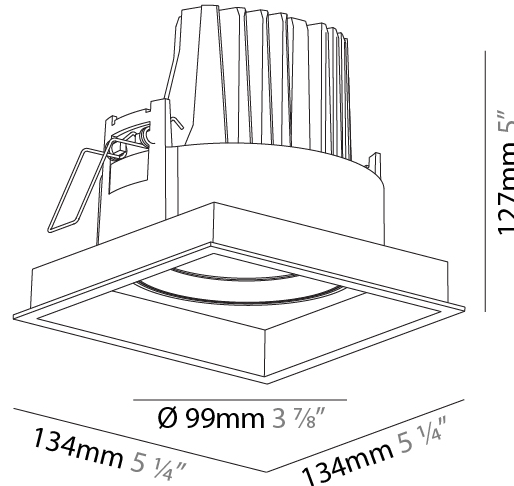

PHYSICAL

Shape: Square
Length (mm): 134
Length (in): 5 ¼
Width (mm): 134
Width (in): 5 ¼
Height (mm): 127
Height (in): 5
Ceiling Thickness (mm): 10 / 12.5 / 15
Ceiling Thickness (in): 3/8 or 1/2 or 9/16
Min. Recessing Depth (mm): 160
Min. Recessing Depth (in): 6 5/16
Light Distribution: Adjustable / Downlight
Weight (kg): 0.8
Weight (lbs): 1.76
Fixture Finish: SSR / BKV / CWI / CRY / HAB / UFT / ITA / RUA / FTG / MYG / LOD / PUS / FRO / FUP / KIA / POP / BLS / SPG / MEY / GOH / GUM / CHC / COM / ABZ / JAG / OBR / MOS / ROR
Fixture Material: Aluminum Die Cast
Cut-out Measurements: 125mm / 4 5/16" x 125mm / 4 5/16"

ELECTRICAL

Lamp Type: LED (Zhaga Standard)
Total Output Wattage (W): 12 / 15
Dimming: Tri-Mode (Non-Dimming and Phase Dimming (120Vac only) and 0-10V Dimming)
Driver Included: No
Driver Location: Recessed Housing
Driver Type: Constant Current - Universal
Housing: See components
Input Voltage (V): 120 - 277
Constant Current (MA): 350

LED

Number of LEDs: 1
Color Temperature (°K): 2700 / 3000 / 3500 / 4000
Max. Delivered Lumen (lm): 830 / 930 / 1010 / 1030
CRI: >90 CRI
Lamp Life (hrs): 50000

OPTICAL

Reflector°: 8
Adjustability: Rotational 355°; Tilt 30°

RATINGS AND CERTIFICATIONS

Certified By: Certified for North American Standards
IP rating: IP20