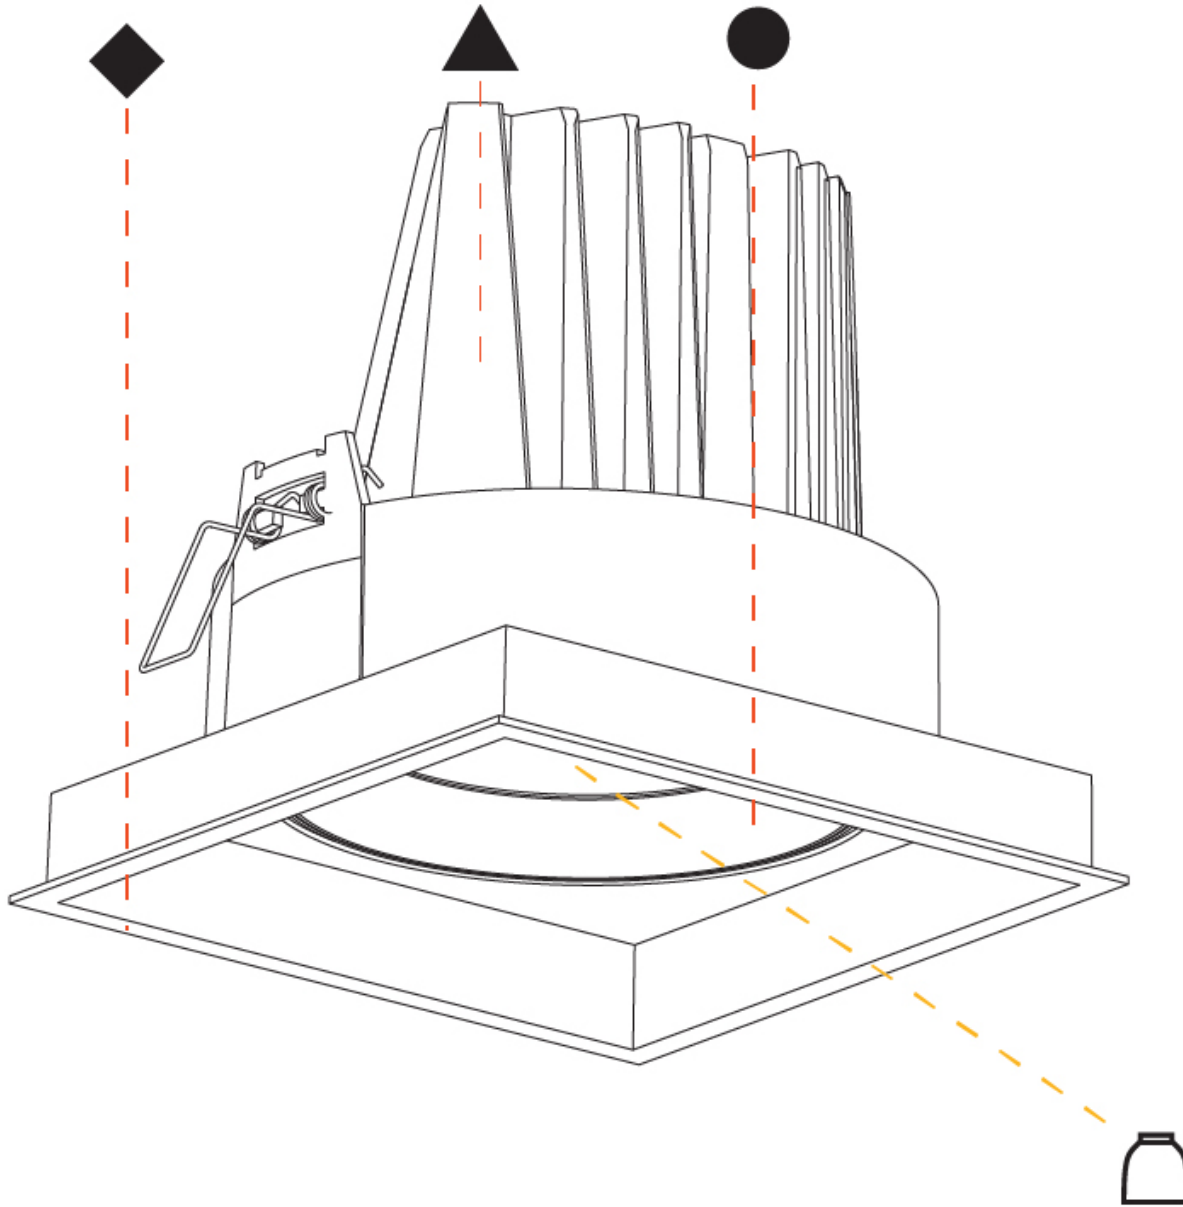

MECHANIQ SQUARE COMFORT SINGLE RECESSED

A35088-

PROJECT	_____
TYPE	_____
SPECIFIER	_____
QUANTITY	_____
DATE	_____

A