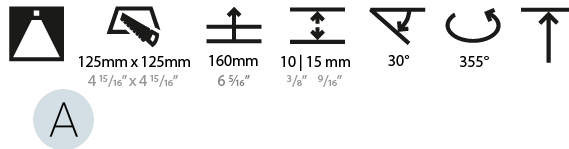

PHYSICAL

Shape: Square
Length (mm): 134
Length (in): 5 ¼
Width (mm): 134
Width (in): 5 ¼
Height (mm): 127
Height (in): 5
Ceiling Thickness (mm): 10 / 12.5 / 15
Ceiling Thickness (in): 3/8 or 1/2 or 9/16
Min. Recessing Depth (mm): 160
Min. Recessing Depth (in): 6 5/16
Light Distribution: Adjustable / Downlight
Weight (kg): 0.8
Weight (lbs): 1.76
Fixture Finish: SSR / BKV / CWI / CRY / HAB / UFT / ITA / RUA / FTG / MYG / LOD / PUS / FRO / FUP / KIA / POP / BLS / SPG / MEY / GOH / GUM / CHC / COM / ABZ / JAG / OBR / MOS / ROR
Fixture Material: Aluminum Die Cast
Cut-out Measurements: 125mm / 4 5/16" x 125mm / 4 5/16"

ELECTRICAL

Lamp Type: LED (Zhaga Standard)
Total Output Wattage (W): 12 / 15
Dimming: Tri-Mode (Non-Dimming and Phase Dimming (120Vac only) and 0-10V Dimming)
Driver Included: No
Driver Location: Recessed Housing
Driver Type: Constant Current - Universal
Housing: See components
Input Voltage (V): 120 - 277
Constant Current (MA): 350

LED

Number of LEDs: 1
Color Temperature (°K): 2700 / 3000 / 3500 / 4000
Max. Delivered Lumen (lm): 830 / 930 / 1010 / 1030
CRI: >90 CRI
Lamp Life (hrs): 50000

OPTICAL

Reflector°: 8
Adjustability: Rotational 355°; Tilt 30°

RATINGS AND CERTIFICATIONS

Certified By: Certified for North American Standards
IP rating: IP20