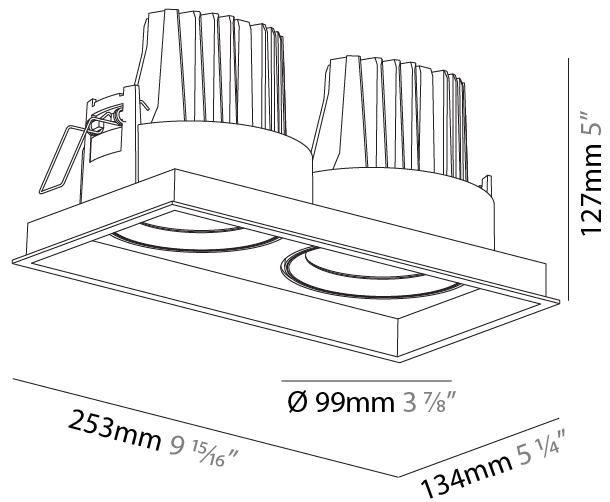

PHYSICAL

Shape: Rectangle
Length (mm): 253
Length (in): 9 15/16
Width (mm): 134
Width (in): 5 1/4
Height (mm): 127
Height (in): 5
Ceiling Thickness (mm): 10 / 12.5 / 15
Ceiling Thickness (in): 3/8 or 1/2 or 9/16
Min. Recessing Depth (mm): 160
Min. Recessing Depth (in): 6 5/16
Light Distribution: Adjustable / Downlight
Weight (kg): 1.535
Weight (lbs): 3.38
Installation Requirement: Requires 2 Housings - See Components
Fixture Finish: SSR / BKV / CWI / CRY / HAB / UFT / ITA / RUA / FTG / MYG / LOD / PUS / FRO / FUP / KIA / POP / BLS / SPG / MEY / GOH / GUM / CHC / COM / ABZ / JAG / OBR / MOS / ROR
Fixture Material: Aluminum Die Cast
Cut-out Measurements: 242mm / 9 1/2" x 125mm / 4 15/16"

ELECTRICAL

Lamp Type: LED (Zhaga Standard)
Total Output Wattage (W): 52.8
Dimming: Tri-Mode (Non-Dimming and Phase Dimming (120Vac only) and 0-10V Dimming)
Driver Included: No
Driver Location: Recessed Housing
Driver Type: Constant Current - Universal
Housing: See components
Input Voltage (V): 120 - 277
Constant Current (MA): 700

LED

Number of LEDs: 2
Color Temperature (°K): 2700 / 3000 / 3500 / 4000
Max. Delivered Lumen (lm): 4071 / 4295 / 4670 / 4808
CRI: >90 CRI
Lamp Life (hrs): 50000

OPTICAL

Reflector°: 18 / 26 / 40
Adjustability: Rotational 355°; Tilt 30°

RATINGS AND CERTIFICATIONS

Certified By: Certified for North American Standards
IP rating: IP20