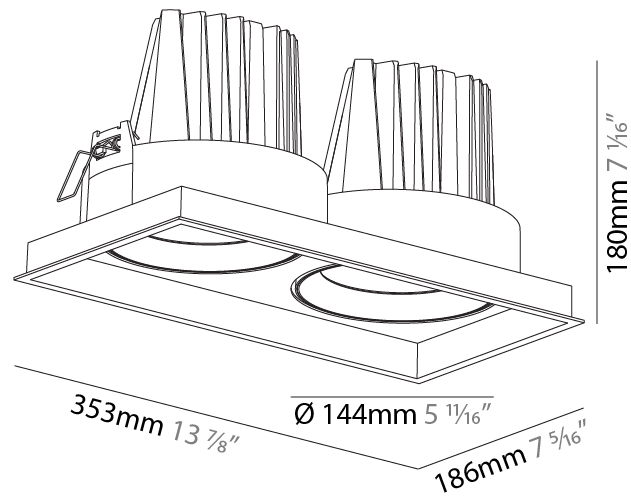

PHYSICAL

Shape: Rectangle
Length (mm): 353
Length (in): 13 7/8
Width (mm): 186
Width (in): 7 5/16
Height (mm): 180
Height (in): 7 1/16
Ceiling Thickness (mm): 10 / 12.5 / 15
Ceiling Thickness (in): 3/8 or 1/2 or 9/16
Min. Recessing Depth (mm): 200
Min. Recessing Depth (in): 7 7/8
Light Distribution: Adjustable / Downlight
Weight (kg): 3.671
Weight (lbs): 8.093
Installation Requirement: Requires 2 Housings - See Components
Fixture Finish: SSR / BKV / CWI / CRY / HAB / UFT / ITA / RUA / FTG / MYG / LOD / PUS / FRO / FUP / KIA / POP / BLS / SPG / MEY / GOH / GUM / CHC / COM / ABZ / JAG / OBR / MOS / ROR
Fixture Material: Aluminum Die Cast
Cut-out Measurements: 342mm / 13 7/16" x 175mm / 6 7/8"

ELECTRICAL

Lamp Type: LED (Zhaga Standard)
Total Output Wattage (W): 21
Dimming: Tri-Mode (Non-Dimming and Phase Dimming (120Vac only) and 0-10V Dimming)
Driver Location: Recessed Housing
Driver Type: Constant Current - Universal
Housing: See components
Input Voltage (V): 120 - 277
Constant Current (MA): 700

LED

Number of LEDs: 2
Color Temperature (°K): 2700 / 3000 / 3500 / 4000
Max. Delivered Lumen (lm): 2870 / 2980 / 3136 / 3200
CRI: >90 CRI
Lamp Life (hrs): 50000

OPTICAL

Reflector: 8
Adjustability: Rotational 355°; Tilt 30°

RATINGS AND CERTIFICATIONS

Certified By: Certified for North American Standards
IP rating: IP20