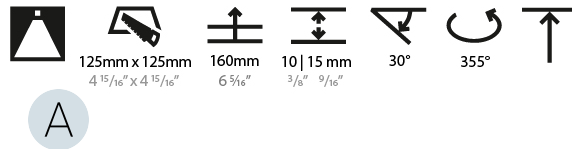

PHYSICAL

Shape: Square
Length (mm): 134
Length (in): 5 ¼
Width (mm): 134
Width (in): 5 ¼
Height (mm): 127
Height (in): 5
Ceiling Thickness (mm): 10 / 12.5 / 15
Ceiling Thickness (in): 3/8 or 1/2 or 9/16
Min. Recessing Depth (mm): 160
Min. Recessing Depth (in): 6 5/16
Light Distribution: Adjustable / Downlight
Weight (kg): 0.8
Weight (lbs): 1.76
Fixture Finish: SSR / BKV / CWI / CRY / HAB / UFT / ITA / RUA / FTG / MYG / LOD / PUS / FRO / FUP / KIA / POP / BLS / SPG / MEY / GOH / GUM / CHC / COM / ABZ / JAG / OBR / MOS / ROR
Fixture Material: Aluminum Die Cast
Cut-out Measurements: 125mm / 4 5/16" x 125mm / 4 5/16"

ELECTRICAL

Lamp Type: LED (Zhaga Standard)
Total Output Wattage (W): 26.4
Dimming: Tri-Mode (Non-Dimming and Phase Dimming (120Vac only) and 0-10V Dimming)
Driver Included: No
Driver Location: Recessed Housing
Driver Type: Constant Current - Universal
Housing: See components
Input Voltage (V): 120 - 277
Constant Current (MA): 700

LED

Number of LEDs: 1
Color Temperature (°K): 2700 / 3000 / 3500 / 4000
Max. Delivered Lumen (lm): 2960 / 3030 / 3185 / 3250
CRI: >90 CRI
Lamp Life (hrs): 50000

OPTICAL

Reflector: 18 / 26 / 40
Adjustability: Rotational 355°; Tilt 30°

RATINGS AND CERTIFICATIONS

Certified By: Certified for North American Standards
IP rating: IP20