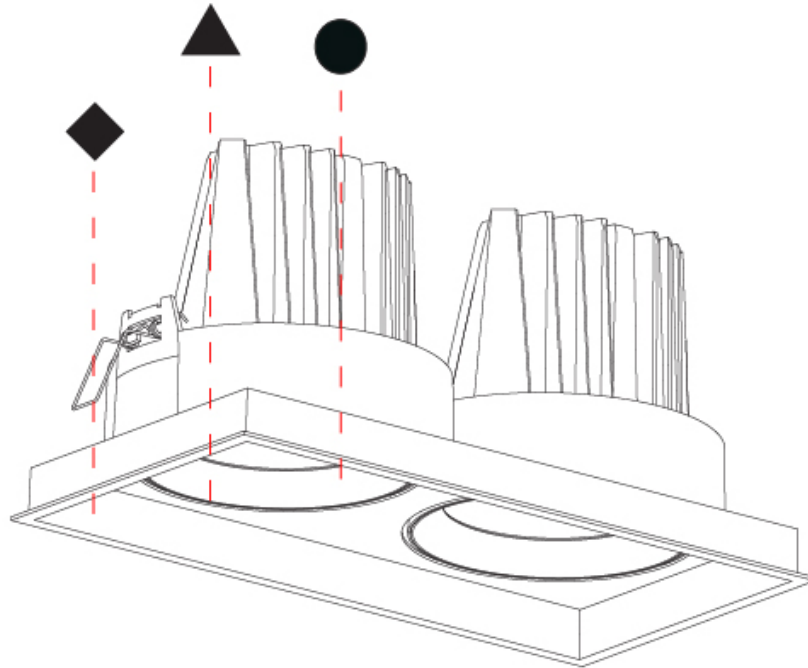

MECHANIQ SQUARE COMFORT DOUBLE RECESSED

A35097-

For Color / Finish Chart & Symbology see Appendix or product page downloadable area.

Color Temperature	27K	30K	35K	40K	°K
	2700K	3000K	3500K	4000K	

ORDER-EXAMPLE: °K ◆ ▲ ●
L3XXXX- 30K 02 02 02
300K Black Black Black