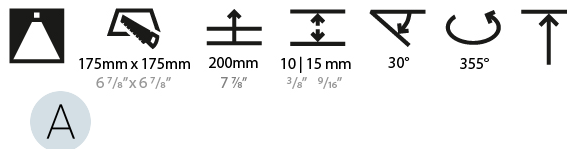

PHYSICAL

Shape: Square
Length (mm): 186
Length (in): 7 5/16
Width (mm): 186
Width (in): 7 5/16
Height (mm): 180
Height (in): 7 1/16
Ceiling Thickness (mm): 10 / 12.5 / 15
Ceiling Thickness (in): 3/8 or 1/2 or 9/16
Min. Recessing Depth (mm): 200
Min. Recessing Depth (in): 7 7/8
Light Distribution: Adjustable / Downlight
Weight (kg): 1.88
Weight (lbs): 4.14
Fixture Finish: SSR / BKV / CWI / CRY / HAB / UFT / ITA / RUA / FTG / MYG / LOD / PUS / FRO / FUP / KIA / POP / BLS / SPG / MEY / GOH / GUM / CHC / COM / ABZ / JAG / OBR / MOS / ROR
Fixture Material: Aluminum Die Cast
Cut-out Measurements: 175mm / 6 7/8" x 175mm / 6 7/8"

ELECTRICAL

Lamp Type: LED (Zhaga Standard)
Total Output Wattage (W): 21.2
Dimming: Tri-Mode (Non-Dimming and Phase Dimming (120Vac only) and 0-10V Dimming)
Driver Included: No
Driver Location: Recessed Housing
Driver Type: Constant Current - Universal
Housing: See components
Input Voltage (V): 120 - 277
Constant Current (MA): 700

LED

Number of LEDs: 1
Color Temperature (°K): 2700 / 3000 / 3500 / 4000
Max. Delivered Lumen (lm): 1440 / 1490 / 1568 / 1600
CRI: >90 CRI
Lamp Life (hrs): 50000

OPTICAL

Reflector°: 8
Adjustability: Rotational 355°; Tilt 30°

RATINGS AND CERTIFICATIONS

Certified By: Certified for North American Standards
IP rating: IP20