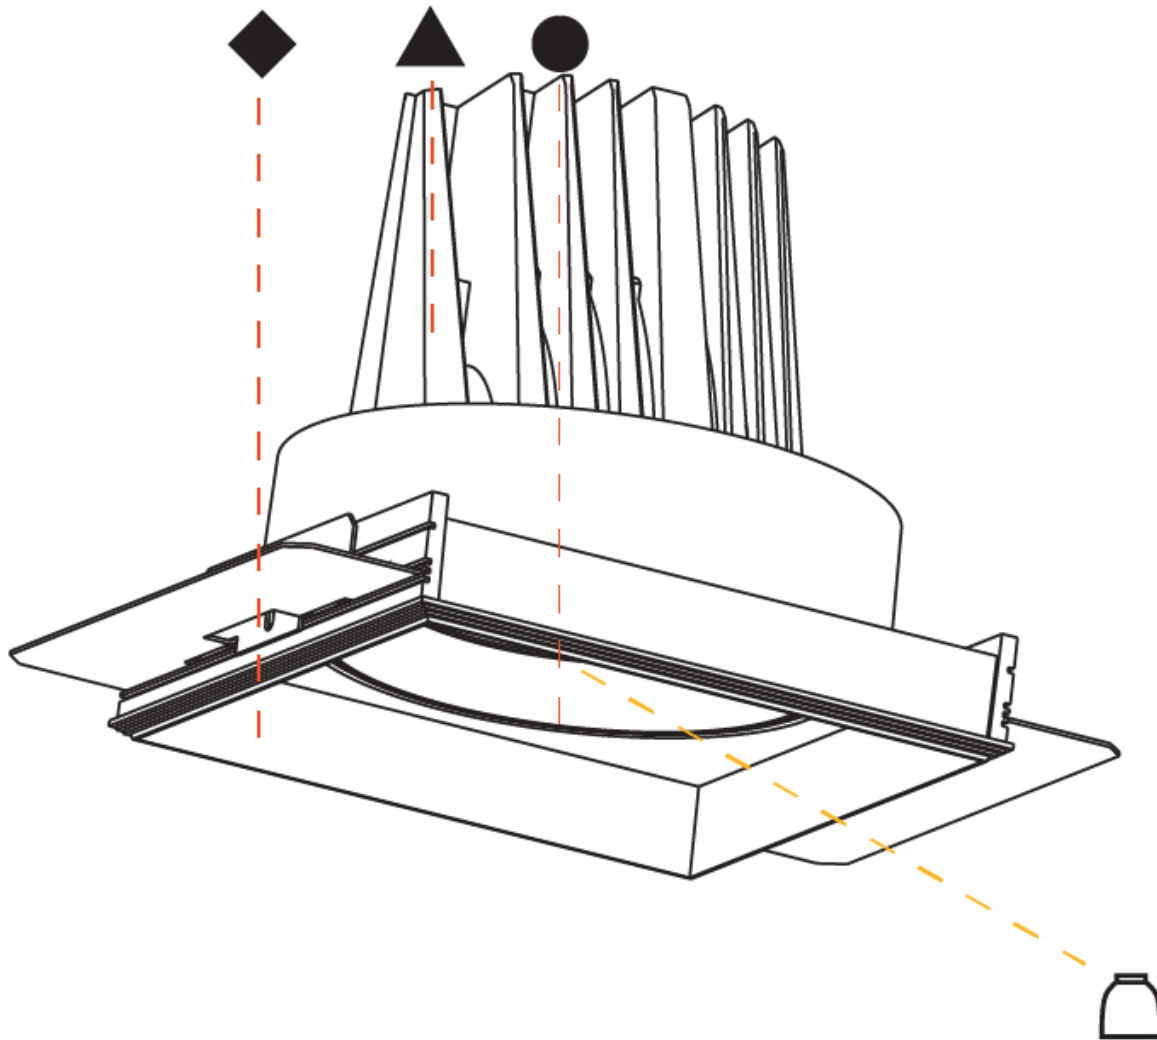

MECHANIQ SQUARE COMFORT SINGLE TRIMLESS

A35022-

PROJECT	_____
TYPE	_____
SPECIFIER	_____
QUANTITY	_____
DATE	_____

A