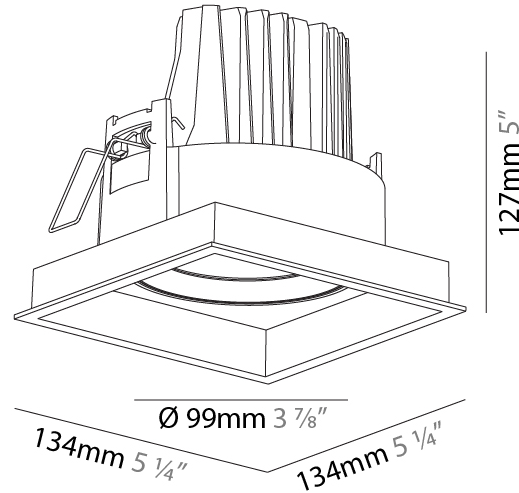

PHYSICAL

Shape: Square
Length (mm): 134
Length (in): 5 ¼
Width (mm): 134
Width (in): 5 ¼
Height (mm): 127
Height (in): 5
Ceiling Thickness (mm): 10 / 12.5 / 15
Ceiling Thickness (in): 3/8 or 1/2 or 9/16
Min. Recessing Depth (mm): 160
Min. Recessing Depth (in): 6 5/16
Light Distribution: Adjustable / Downlight
Weight (kg): 0.8
Weight (lbs): 1.76
Fixture Finish: SSR / BKV / CWI / CRY / HAB / UFT / ITA / RUA / FTG / MYG / LOD / PUS / FRO / FUP / KIA / POP / BLS / SPG / MEY / GOH / GUM / CHC / COM / ABZ / JAG / OBR / MOS / ROR
Fixture Material: Aluminum Die Cast
Cut-out Measurements: 125mm / 4 5/16" x 125mm / 4 5/16"

ELECTRICAL

Lamp Type: LED (Zhaga Standard)
Total Output Wattage (W): 26.4
Dimming: Tri-Mode (Non-Dimming and Phase Dimming (120Vac only) and 0-10V Dimming)
Driver Included: No
Driver Location: Recessed Housing
Driver Type: Constant Current - Universal
Housing: See components
Input Voltage (V): 120 - 277
Constant Current (MA): 700

LED

Number of LEDs: 1
Color Temperature (°K): 2700 / 3000 / 3500 / 4000
Max. Delivered Lumen (lm): 2960 / 3030 / 3185 / 3250
CRI: >90 CRI
Lamp Life (hrs): 50000

OPTICAL

Reflector: 18 / 26 / 40
Adjustability: Rotational 355°; Tilt 30°

RATINGS AND CERTIFICATIONS

Certified By: Certified for North American Standards
IP rating: IP20