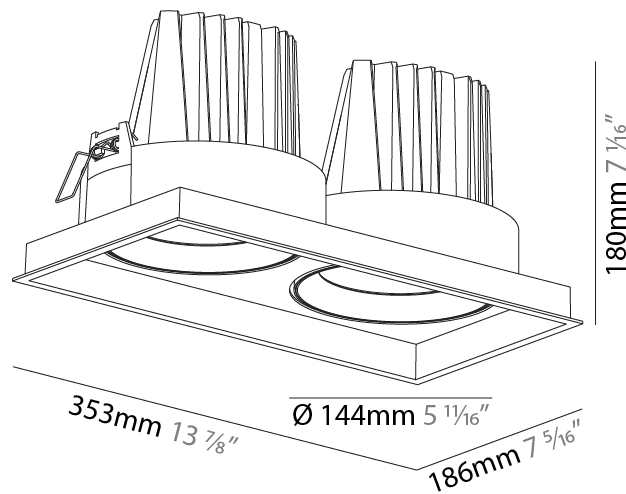

PHYSICAL

Shape: Rectangle
Length (mm): 353
Length (in): 13 7/8
Width (mm): 186
Width (in): 7 5/16
Height (mm): 180
Height (in): 7 1/16
Ceiling Thickness (mm): 10 / 12.5 / 15
Ceiling Thickness (in): 3/8 or 1/2 or 9/16
Min. Recessing Depth (mm): 200
Min. Recessing Depth (in): 7 7/8
Light Distribution: Adjustable / Downlight
Weight (kg): 3.671
Weight (lbs): 8.093
Installation Requirement: Requires 2 Housings - See Components
Fixture Finish: SSR / BKV / CWI / CRY / HAB / UFT / ITA / RUA / FTG / MYG / LOD / PUS / FRO / FUP / KIA / POP / BLS / SPG / MEY / GOH / GUM / CHC / COM / ABZ / JAG / OBR / MOS / ROR
Fixture Material: Aluminum Die Cast
Cut-out Measurements: 342mm / 13 7/16" x 175mm / 6 7/8"

ELECTRICAL

Lamp Type: LED (Zhaga Standard)
Total Output Wattage (W): 83.8
Dimming: Tri-Mode (Non-Dimming and Phase Dimming (120Vac only) and 0-10V Dimming)
Driver Included: No
Driver Location: Recessed Housing
Driver Type: Constant Current - Universal
Housing: See components
Input Voltage (V): 120 - 277
Constant Current (MA): 1050

LED

Number of LEDs: 2
Color Temperature (°K): 2700 / 3000 / 3500 / 4000
Max. Delivered Lumen (lm): 8070 / 8260 / 8673 / 8850
CRI: >90 CRI
Lamp Life (hrs): 50000

OPTICAL

Reflector: 12 / 24 / 40

RATINGS AND CERTIFICATIONS

Certified By: Certified for North American Standards
IP rating: IP20