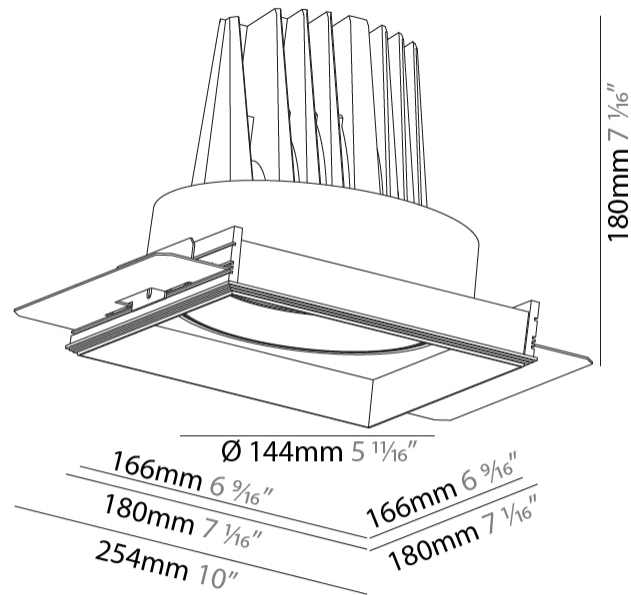

ELECTRICAL

Lamp Type: LED (Zhaga Standard)
Input Wattage (W): 46.2
Total Output Wattage (W): 41.9
Dimming: Tri-Mode (Non-Dimming and Phase Dimming (120Vac only) and 0-10V Dimming)
Driver Included: No
Driver Location: Recessed Housing
Driver Type: Constant Current - Universal
Driver Class: Class 2
Housing: See components
Input Voltage (V): 120 - 277
Constant Current (MA): 1050

LED

Number of LEDs: 1
Color Temperature (°K): 2700 / 3000 / 3500 / 4000
Max. Delivered Lumen (lm): 4030 / 4130 / 4332 / 4420
CRI: >90 CRI
Lamp Life (hrs): 50000
Upon Request: Special Color Temperature RGB-W Tunable White Special LED

OPTICAL

Reflector: 12 / 24 / 40
Adjustability: Rotational 355°; Tilt 30°
Upon Request: Special Beam Angles

RATINGS AND CERTIFICATIONS

Zaneen Group Inc. © 2024, T 1800-388-3382, F 416-247-9319, www.zaneen.com
Certified By: Certified for North American Standards
Available for international specifications by adding "INT" at the end of the existing Model #. For assistance on 'custom' specifications, contact zteam@zaneen.com.
IP Rating: IP44
If a conflict occurs to supply the best product, we reserve the right to change specifications or materials without notice. The most recent specification sheets are found at zaneen.com