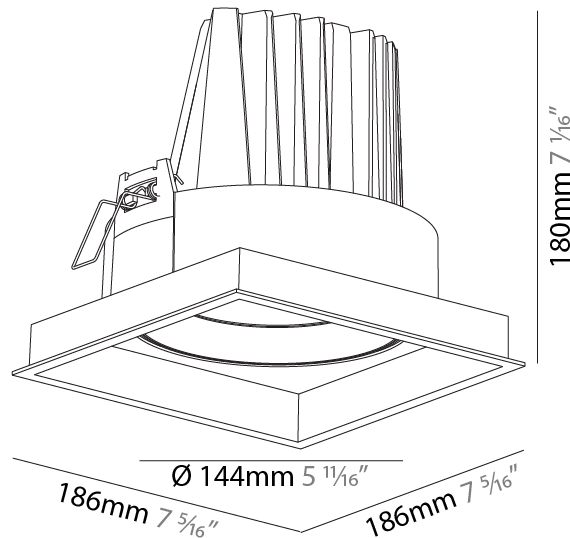

PHYSICAL

Shape: Square
Length (mm): 186
Length (in): 7 5/16
Width (mm): 186
Width (in): 7 5/16
Height (mm): 180
Height (in): 7 1/16
Ceiling Thickness (mm): 10 / 12.5 / 15
Ceiling Thickness (in): 3/8 or 1/2 or 9/16
Min. Recessing Depth (mm): 200
Min. Recessing Depth (in): 7 7/8
Light Distribution: Adjustable / Downlight
Weight (kg): 1.88
Weight (lbs): 4.14
Fixture Finish: SSR / BKV / CWI / CRY / HAB / UFT / ITA / RUA / FTG / MYG / LOD / PUS / FRO / FUP / KIA / POP / BLS / SPG / MEY / GOH / GUM / CHC / COM / ABZ / JAG / OBR / MOS / ROR
Fixture Material: Aluminum Die Cast
Cut-out Measurements: 175mm / 6 7/8" x 175mm / 6 7/8"

ELECTRICAL

Lamp Type: LED (Zhaga Standard)
Total Output Wattage (W): 21.2
Dimming: Tri-Mode (Non-Dimming and Phase Dimming (120Vac only) and 0-10V Dimming)
Driver Included: No
Driver Location: Recessed Housing
Driver Type: Constant Current - Universal
Housing: See components
Input Voltage (V): 120 - 277
Constant Current (MA): 700

LED

Number of LEDs: 1
Color Temperature (°K): 2700 / 3000 / 3500 / 4000
Max. Delivered Lumen (lm): 1440 / 1490 / 1568 / 1600
CRI: >90 CRI
Lamp Life (hrs): 50000

OPTICAL

Reflector°: 8
Adjustability: Rotational 355°; Tilt 30°

RATINGS AND CERTIFICATIONS

Certified By: Certified for North American Standards
IP rating: IP20