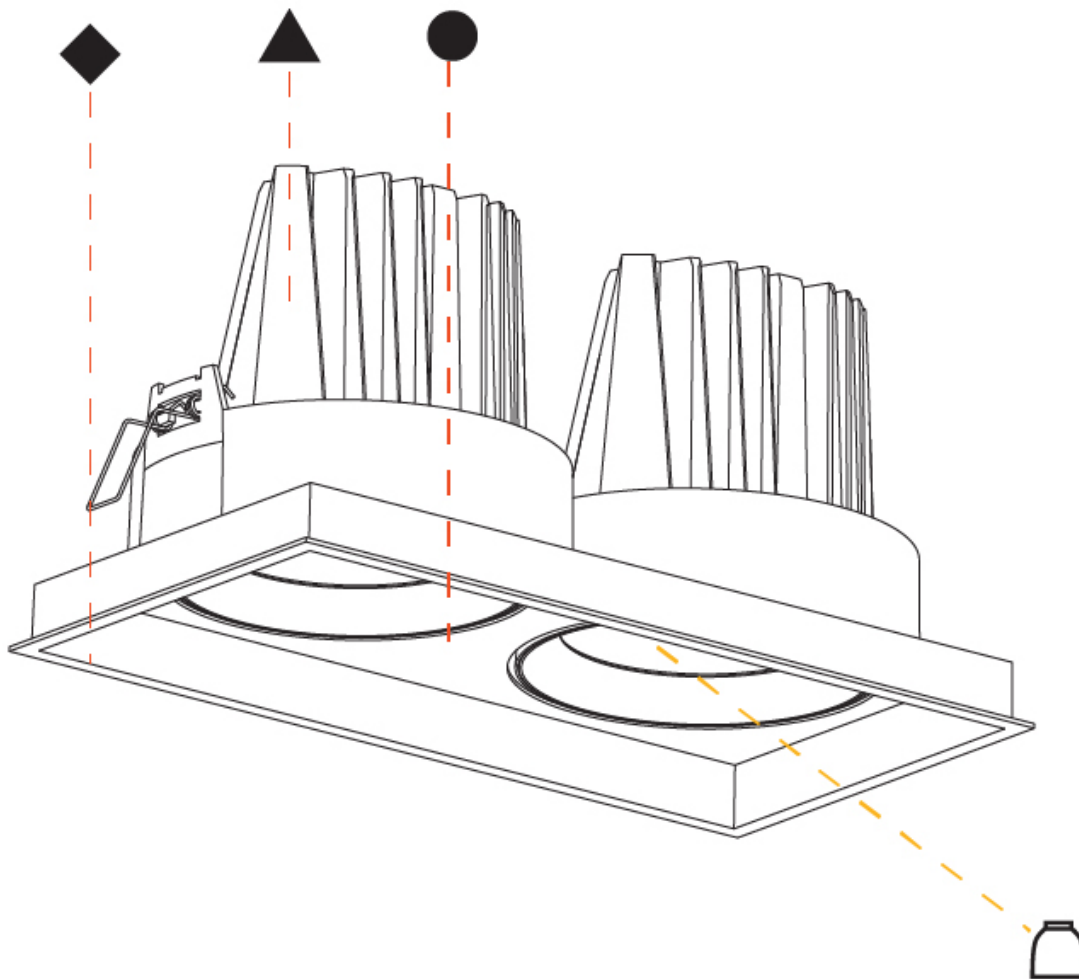

MECHANIQ SQUARE COMFORT DOUBLE RECESSED

A35100-

PROJECT	_____
TYPE	_____
SPECIFIER	_____
QUANTITY	_____
DATE	_____

A