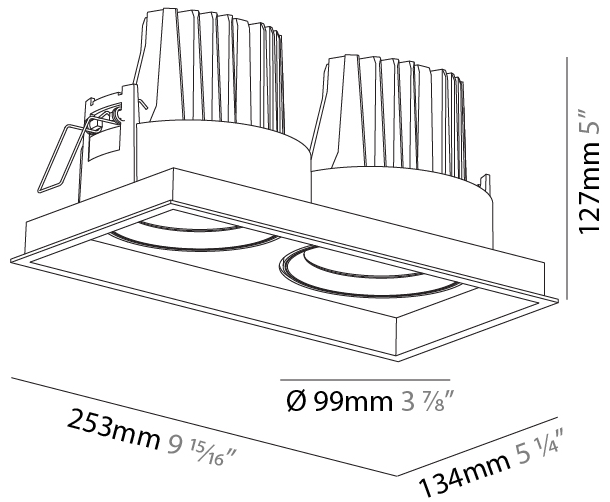

PHYSICAL

Shape: Rectangle
Length (mm): 253
Length (in): 9 15/16
Width (mm): 134
Width (in): 5 1/4
Height (mm): 127
Height (in): 5
Ceiling Thickness (mm): 10 / 12.5 / 15
Ceiling Thickness (in): 3/8 or 1/2 or 9/16
Min. Recessing Depth (mm): 160
Min. Recessing Depth (in): 6 5/16
Light Distribution: Adjustable / Downlight
Weight (kg): 1.535
Weight (lbs): 3.38
Installation Requirement: Requires 2 Housings - See Components
Fixture Finish: SSR / BKV / CWI / CRY / HAB / UFT / ITA / RUA / FTG / MYG / LOD / PUS / FRO / FUP / KIA / POP / BLS / SPG / MEY / GOH / GUM / CHC / COM / ABZ / JAG / OBR / MOS / ROR
Fixture Material: Aluminum Die Cast
Cut-out Measurements: 242mm / 9 1/2" x 125mm / 4 15/16"

ELECTRICAL

Lamp Type: LED (Zhaga Standard)
Input Wattage (W): 26.4 / 33
Total Output Wattage (W): 24.2 / 29.5
Dimming: Tri-Mode (Non-Dimming and Phase Dimming (120Vac only) and 0-10V Dimming)
Driver Included: No
Driver Location: Recessed Housing
Driver Type: Constant Current - Universal
Housing: See components
Input Voltage (V): 120
Constant Current (MA): 350

LED

Number of LEDs: 2
Color Temperature (°K): 2700 / 3000 / 3500 / 4000
Max. Delivered Lumen (lm): 1670 / 1860 / 2010 / 2050
CRI: >90 CRI
Lamp Life (hrs): 50000

OPTICAL

Reflector°: 8
Adjustability: Rotational 355°; Tilt 30°

RATINGS AND CERTIFICATIONS

Certified By: Certified for North American Standards
IP rating: IP30