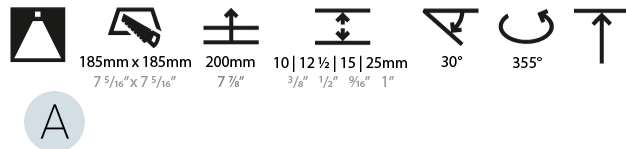

ELECTRICAL

Lamp Type: LED (Zhaga Standard)
Input Wattage (W): 46.2
Total Output Wattage (W): 41.9
Dimming: Tri-Mode (Non-Dimming and Phase Dimming (120Vac only) and 0-10V Dimming)
Driver Included: No
Driver Location: Recessed Housing
Driver Type: Constant Current - Universal
Driver Class: Class 2
Housing: See components
Input Voltage (V): 120 - 277
Constant Current (MA): 1050

LED

Number of LEDs: 1
Color Temperature (°K): 2700 / 3000 / 3500 / 4000
Max. Delivered Lumen (lm): 4030 / 4130 / 4332 / 4420
CRI: >90 CRI
Lamp Life (hrs): 50000
Upon Request: Special Color Temperature RGB-W Tunable White Special LED

OPTICAL

Reflector: 12 / 24 / 40
Adjustability: Rotational 355°; Tilt 30°
Upon Request: Special Beam Angles

RATINGS AND CERTIFICATIONS

Zaneen Group Inc. © 2024, T 1800-388-3382, F 416-247-9319, www.zaneen.com
Certified By: Certified for North American Standards
Available for international specifications by adding "INT" at the end of the existing Model #. For assistance on 'custom' specifications, contact zteam@zaneen.com.
IP Rating: IP44
If a conflict occurs to supply the best product, we reserve the right to change specifications or materials without notice. The most recent specification sheets are found at zaneen.com