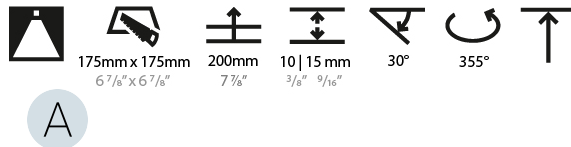

PHYSICAL

Shape: Square
Length (mm): 186
Length (in): 7 5/16
Width (mm): 186
Width (in): 7 5/16
Height (mm): 180
Height (in): 7 1/16
Ceiling Thickness (mm): 10 / 12.5 / 15
Ceiling Thickness (in): 3/8 or 1/2 or 9/16
Min. Recessing Depth (mm): 200
Min. Recessing Depth (in): 7 7/8
Light Distribution: Adjustable / Downlight
Weight (kg): 1.88
Weight (lbs): 4.14
Fixture Finish: SSR / BKV / CWI / CRY / HAB / UFT / ITA / RUA / FTG / MYG / LOD / PUS / FRO / FUP / KIA / POP / BLS / SPG / MEY / GOH / GUM / CHC / COM / ABZ / JAG / OBR / MOS / ROR
Fixture Material: Aluminum Die Cast
Cut-out Measurements: 175mm / 6 7/8" x 175mm / 6 7/8"

ELECTRICAL

Lamp Type: LED (Zhaga Standard)
Total Output Wattage (W): 41.9
Dimming: Tri-Mode (Non-Dimming and Phase Dimming (120Vac only) and 0-10V Dimming)
Driver Included: No
Driver Location: Recessed Housing
Driver Type: Constant Current - Universal
Housing: See components
Input Voltage (V): 120 - 277
Constant Current (MA): 1050

LED

Number of LEDs: 1
Color Temperature (°K): 2700 / 3000 / 3500 / 4000
Max. Delivered Lumen (lm): 4030 / 4130 / 4342 / 4430
CRI: >90 CRI
Lamp Life (hrs): 50000

OPTICAL

Reflector: 12 / 24 / 40
Adjustability: Rotational 355°; Tilt 30°

RATINGS AND CERTIFICATIONS

Certified By: Certified for North American Standards
IP rating: IP20