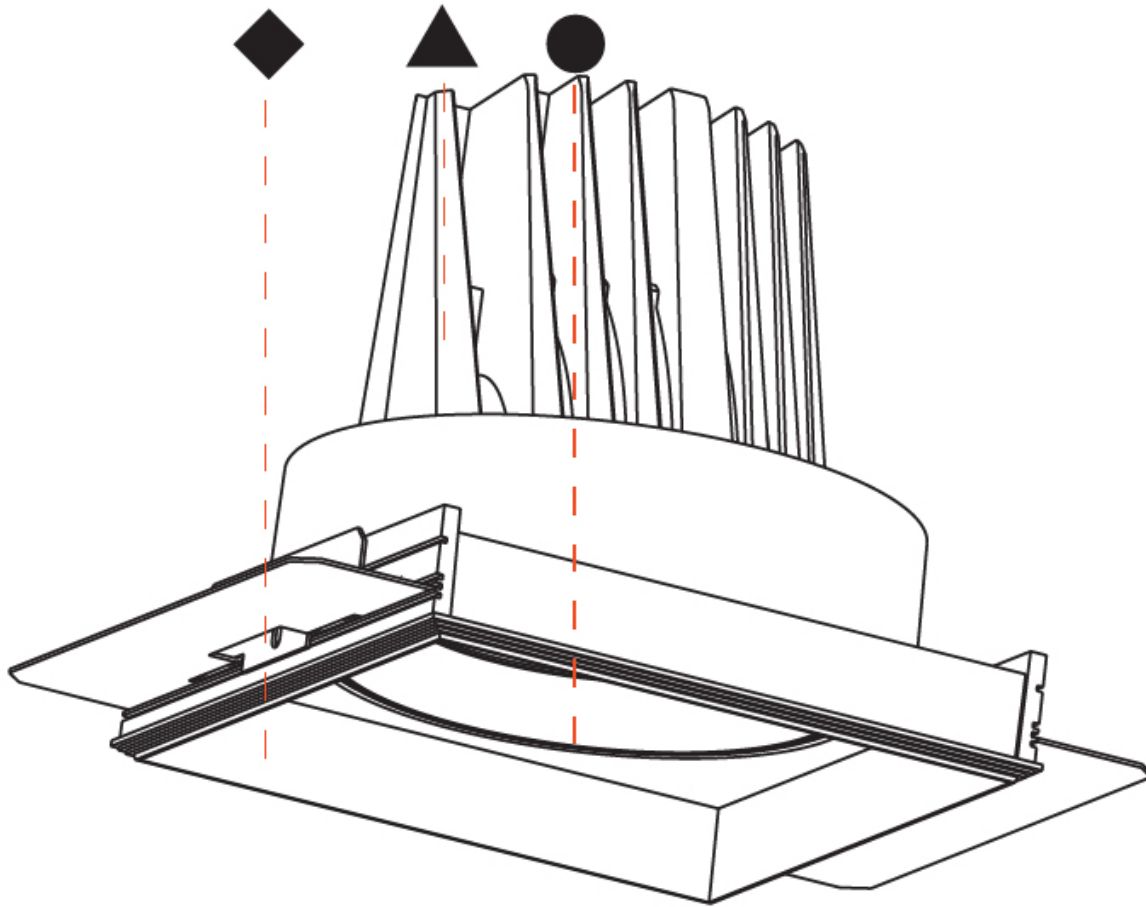

MECHANIQ SQUARE COMFORT SINGLE TRIMLESS

A35019-

PROJECT _____

TYPE _____

SPECIFIER _____

QUANTITY _____

DATE _____

A