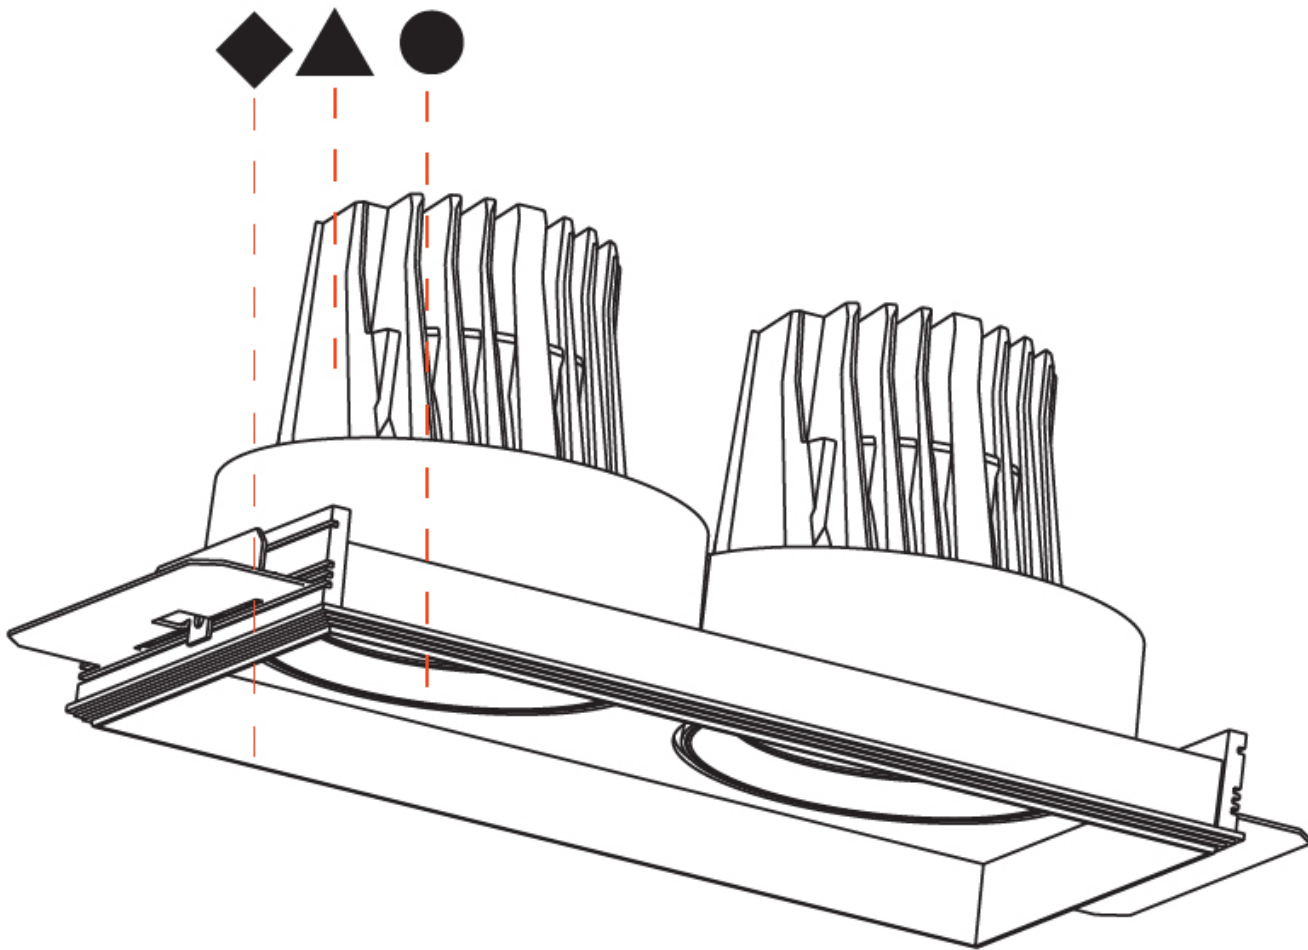

MECHANIQ SQUARE COMFORT DOUBLE TRIMLESS

A35025-

PROJECT

TYPE

SPECIFIER

QUANTITY

DATE

A