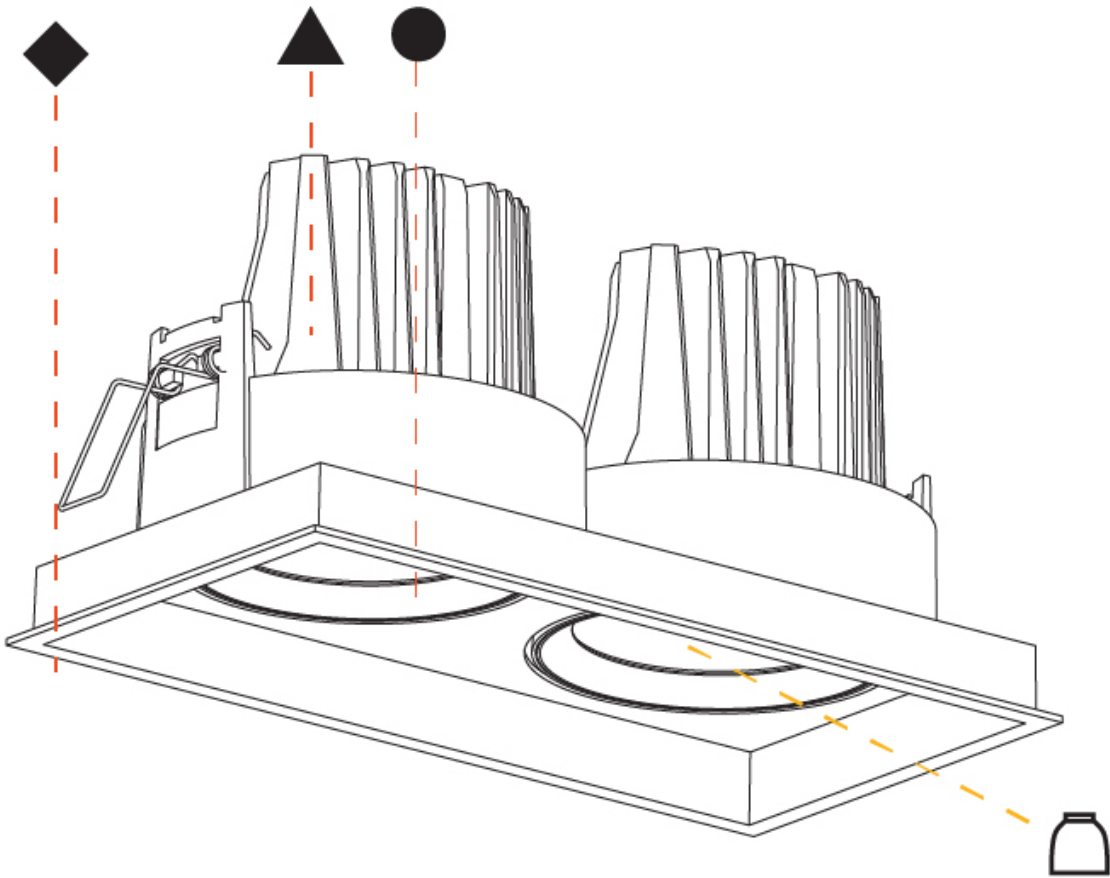

MECHANIQ SQUARE COMFORT DOUBLE RECESSED

A35094-

PROJECT	_____
TYPE	_____
SPECIFIER	_____
QUANTITY	_____
DATE	_____